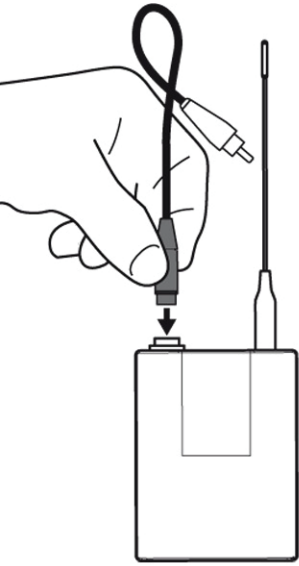

Catchbox Module adapter cables

Catchbox Module includes a set of 3 different adapter cables to accommodate different transmitters with different pinouts. Specific models from popular transmitter brands such as Shure, Sennheiser and AKG can be used with these cables. Adapter cables with other type of pinouts can be purchased separately. For suitable transmitters, see the list below.