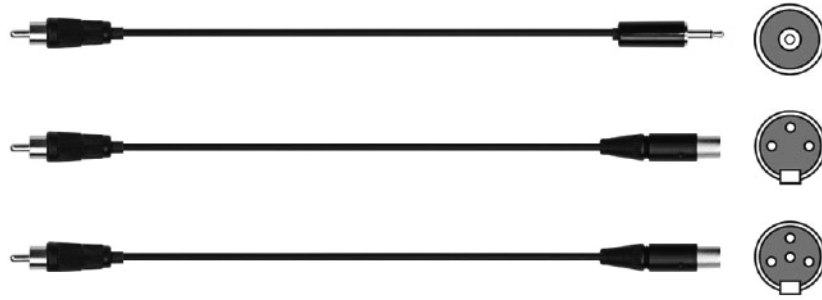

Catchbox Module adapter cables

Catchbox Module includes a set of 3 different adapter cables to accommodate different transmitters with different pinouts. Specific models from popular transmitter brands such as Shure, Sennheiser and AKG can be used with these cables. Adapter cables with other type of pinouts can be purchased separately. For suitable transmitters, see the list below.